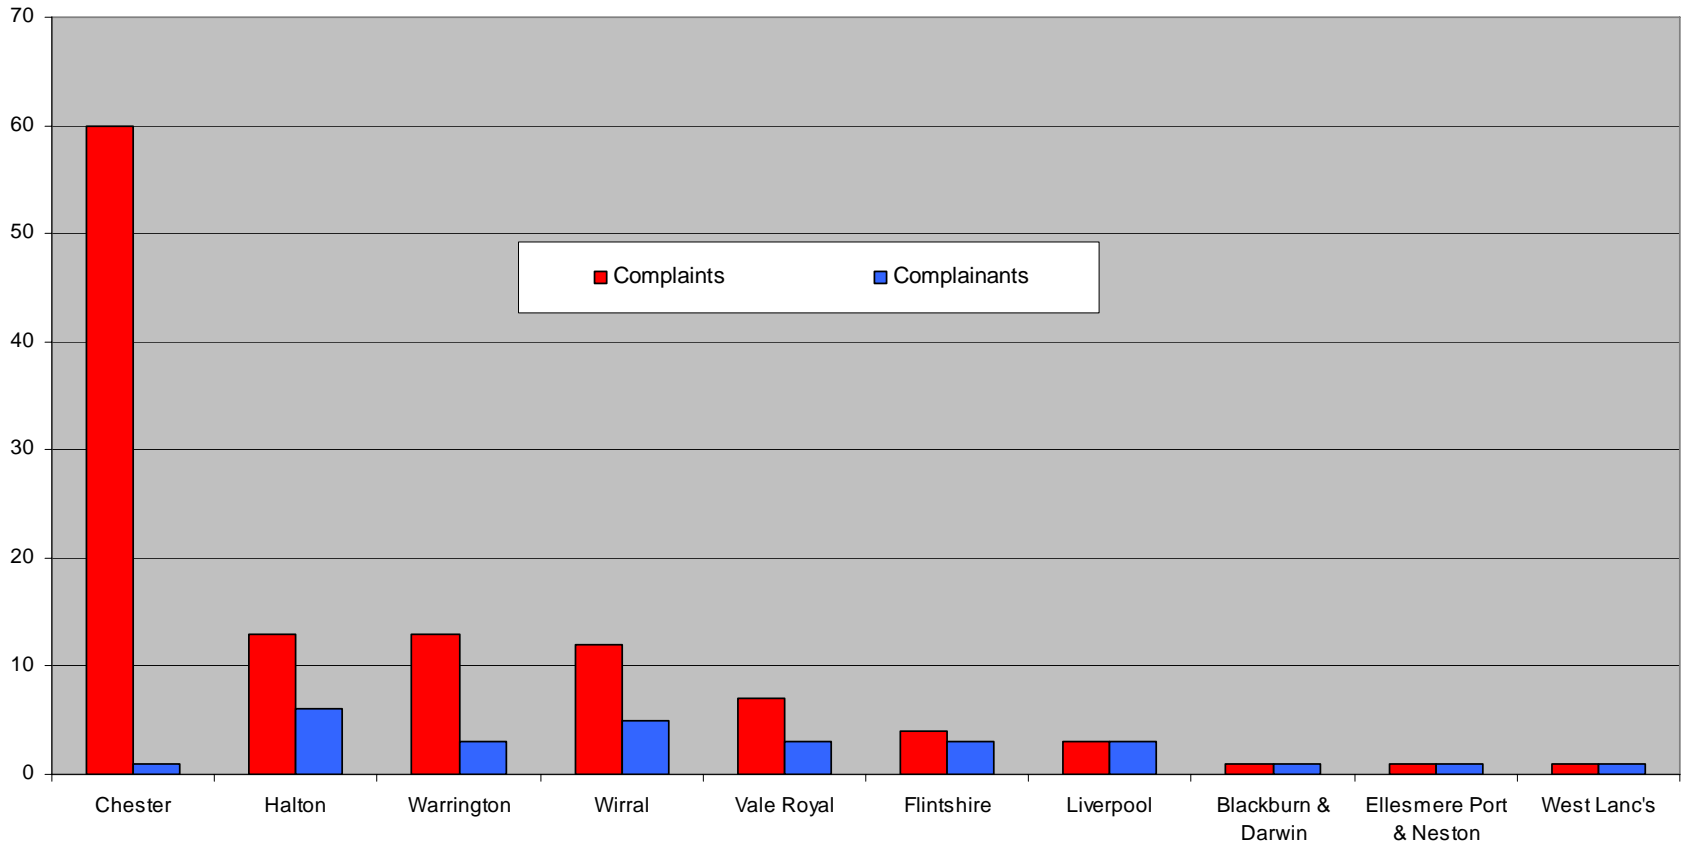

Liverpool John Lennon Airport Complaints and Complainants with Administrative Area for March to May 2008