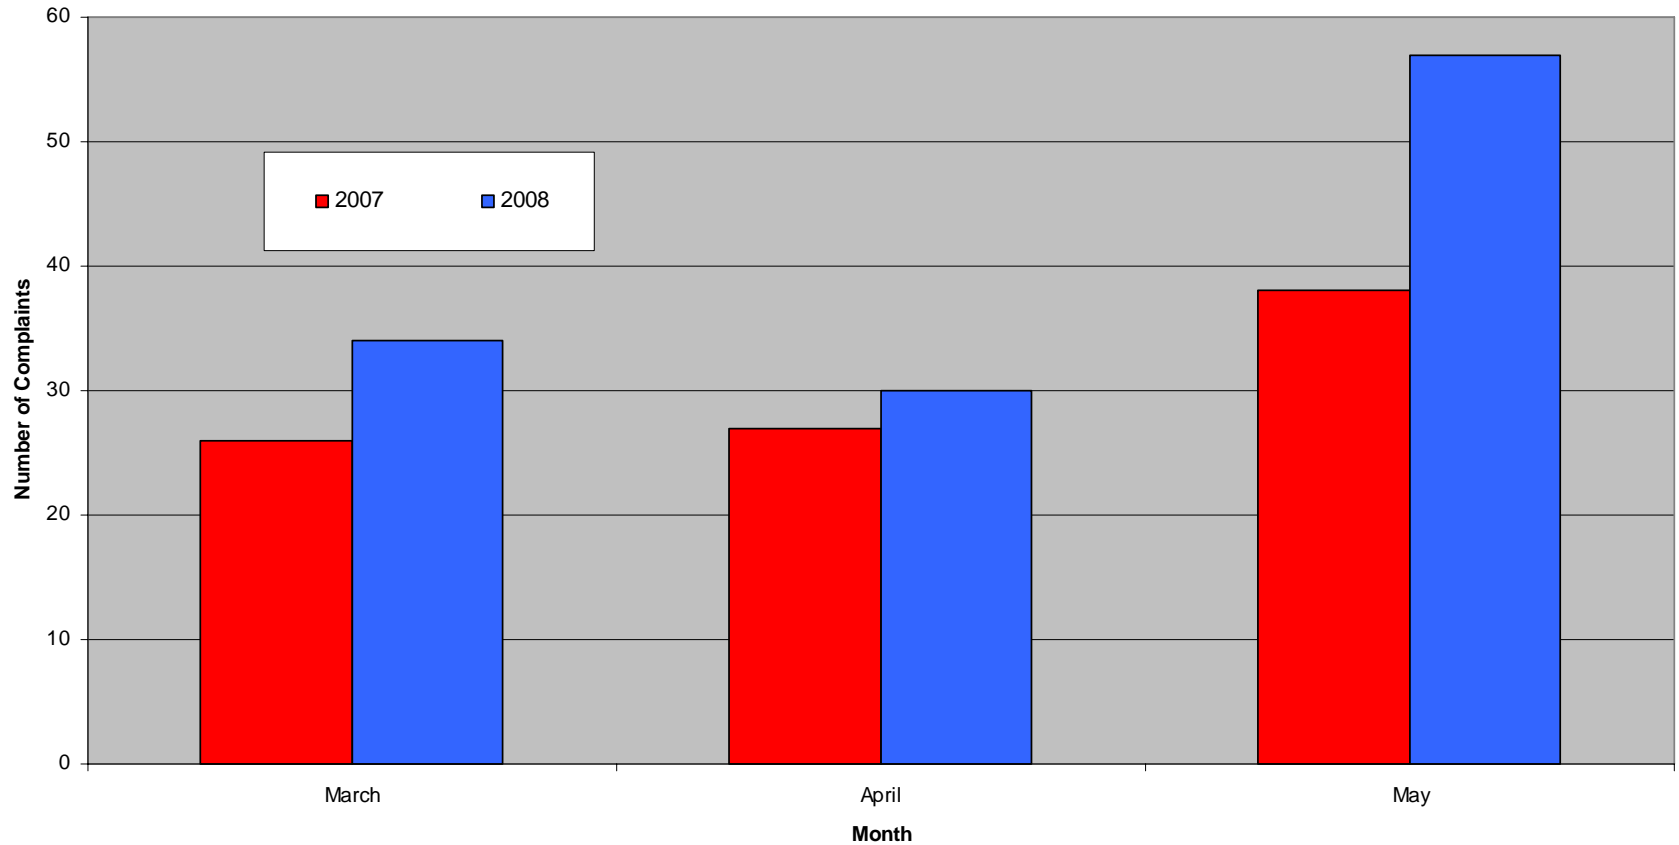

Liverpool John Lennon Airport Complaints Comparison for March to May 2007 / 2008