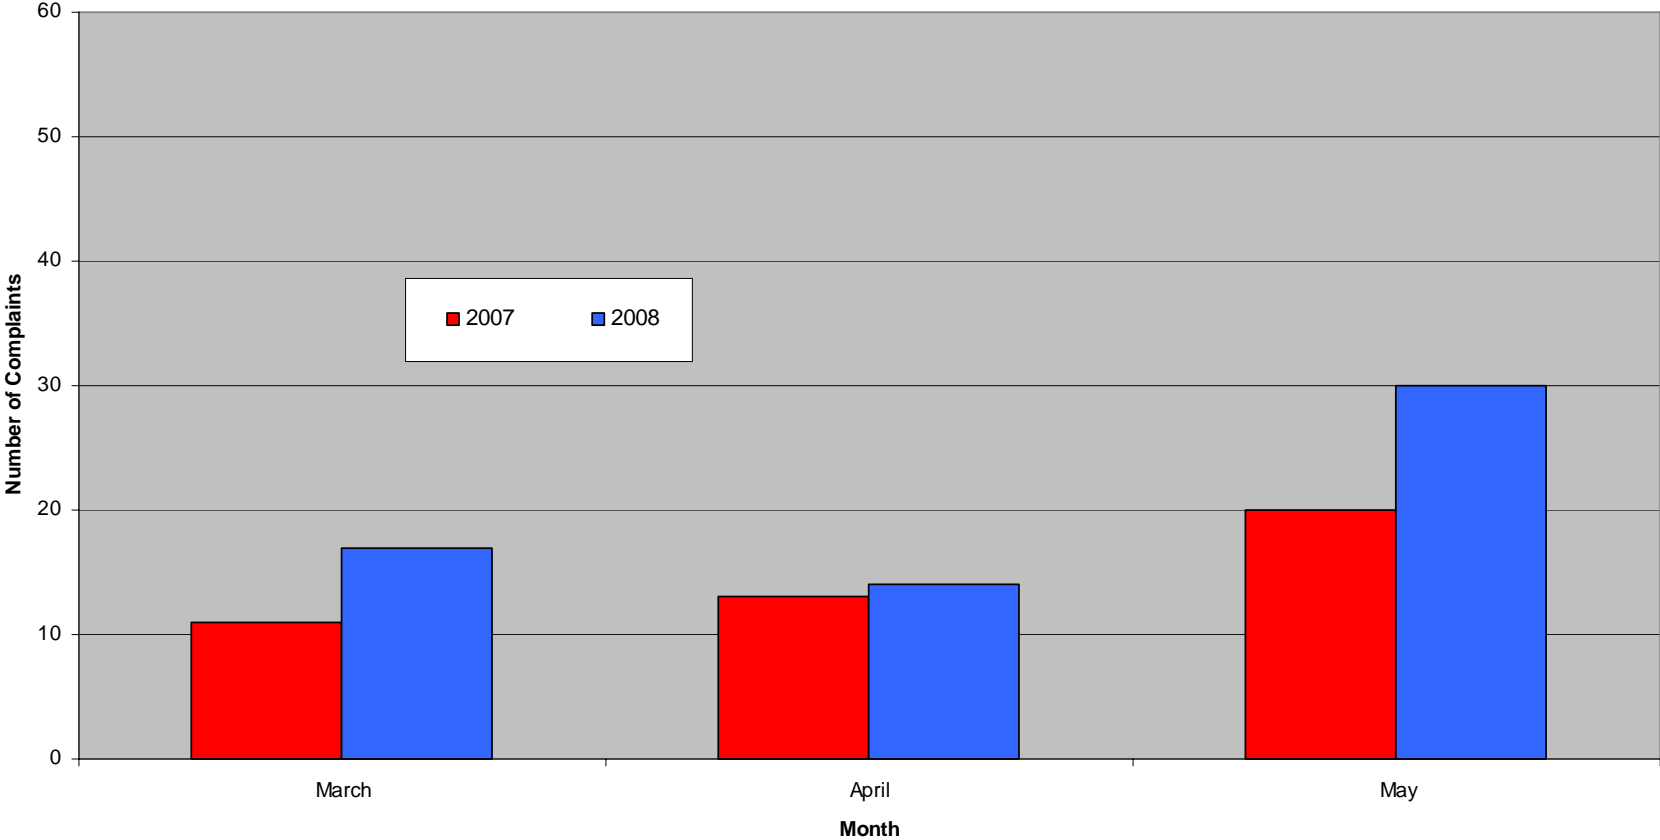

Liverpool John Lennon Airport Complaints Comparison for March to May 2007 / 2008 Without Regular Chester Complainant