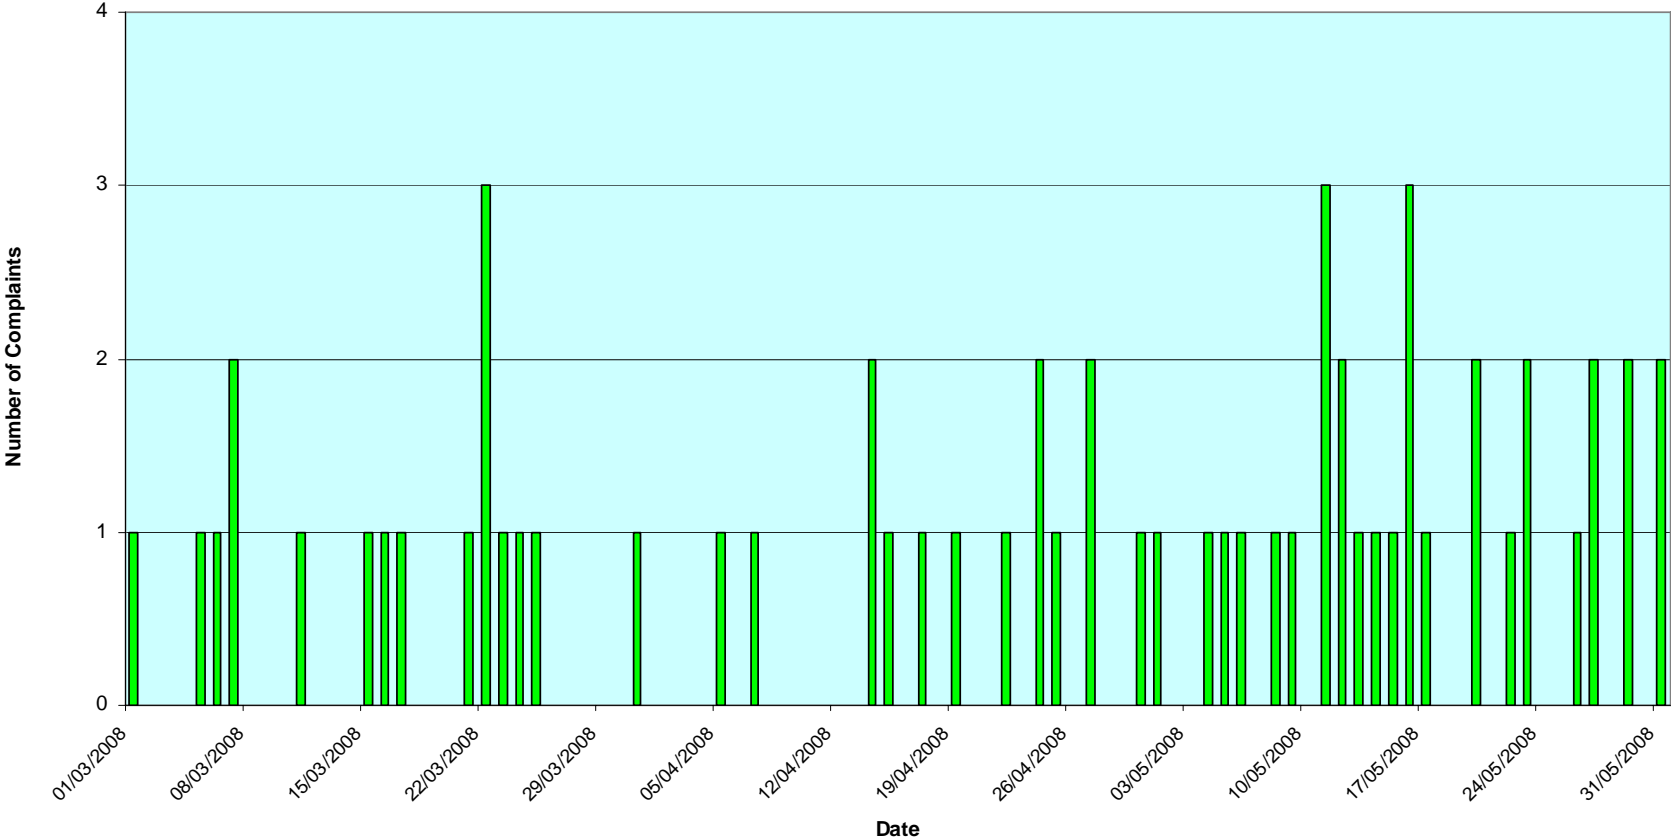

Liverpool John Lennon Airport Noise Complaints By Day For March to May 2008 Without Regular Chester Complainant