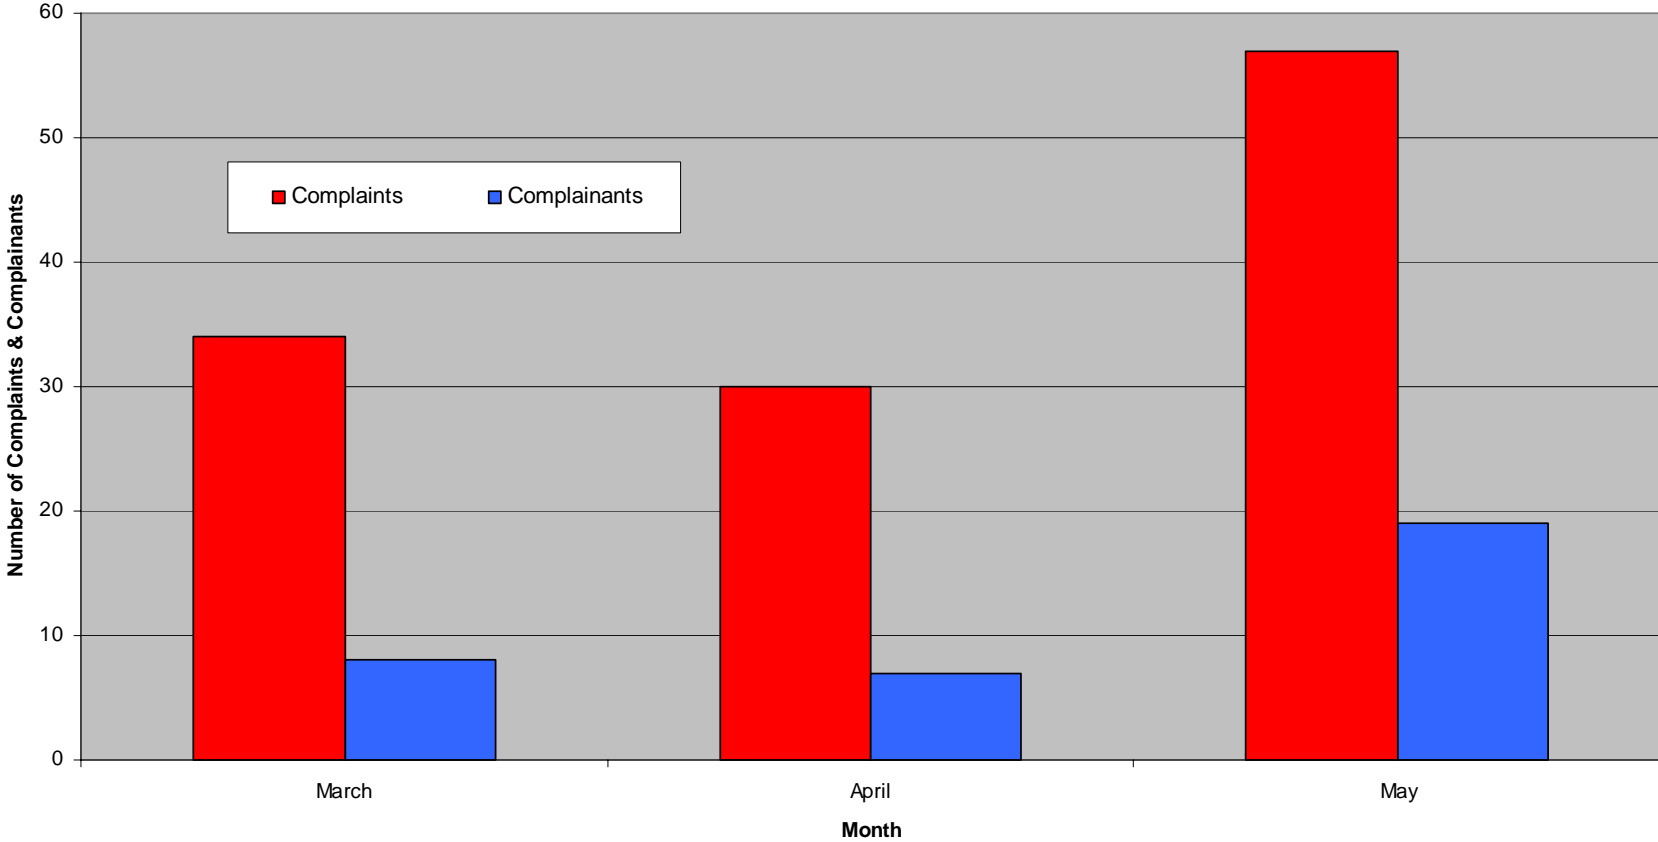

Liverpool John Lennon Airport Complaints and Complainants for March to May 2008