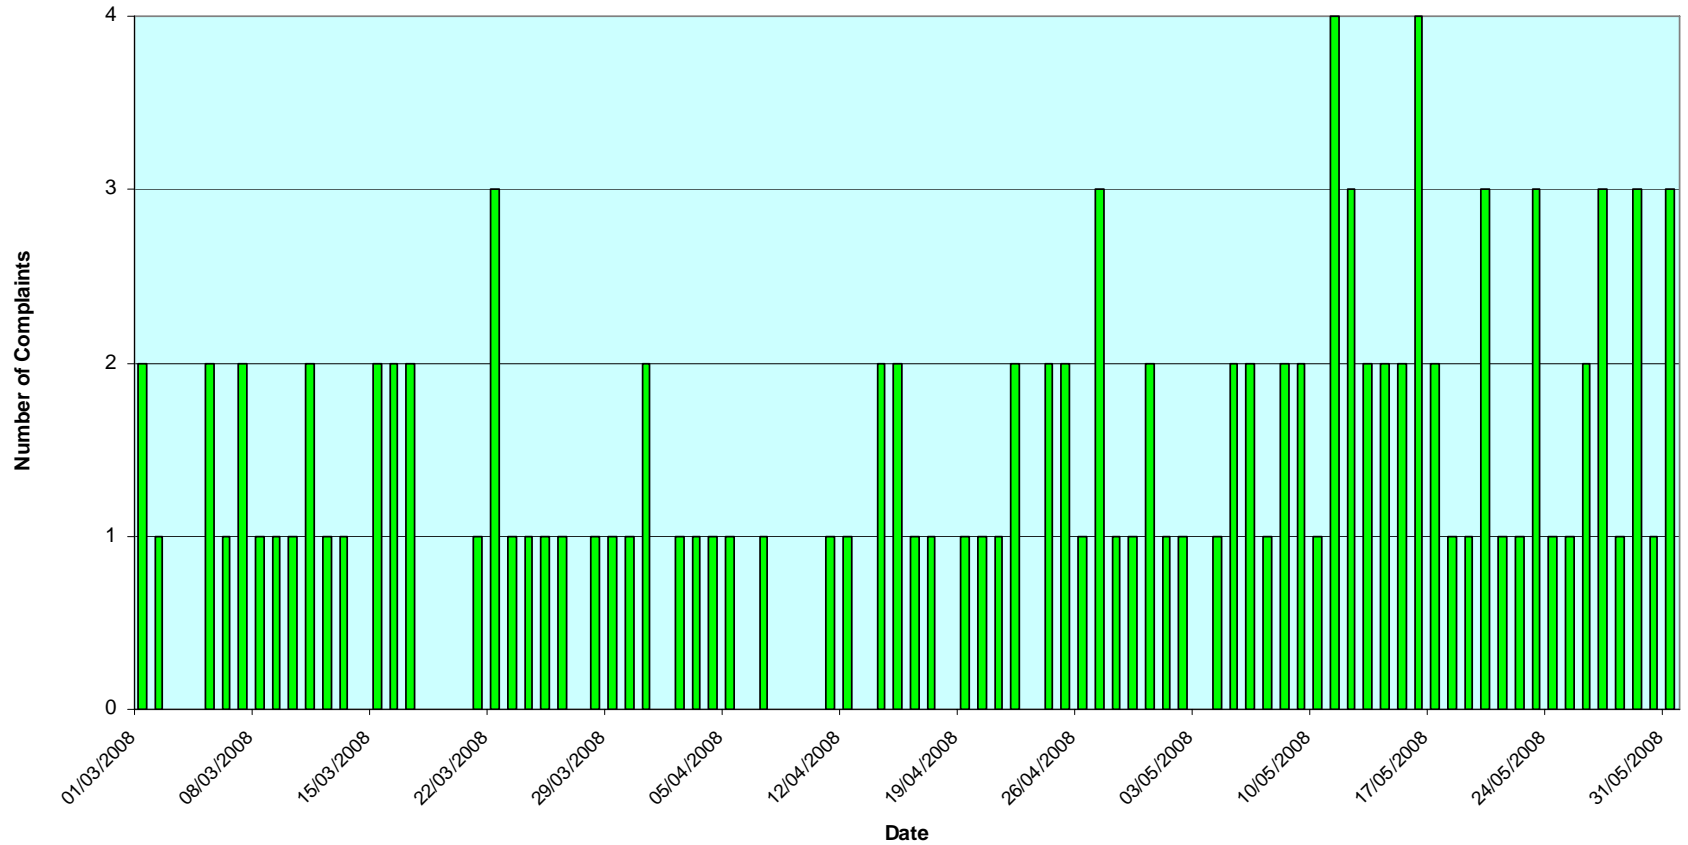

Liverpool John Lennon Airport Noise Complaints By Day March to May 2008