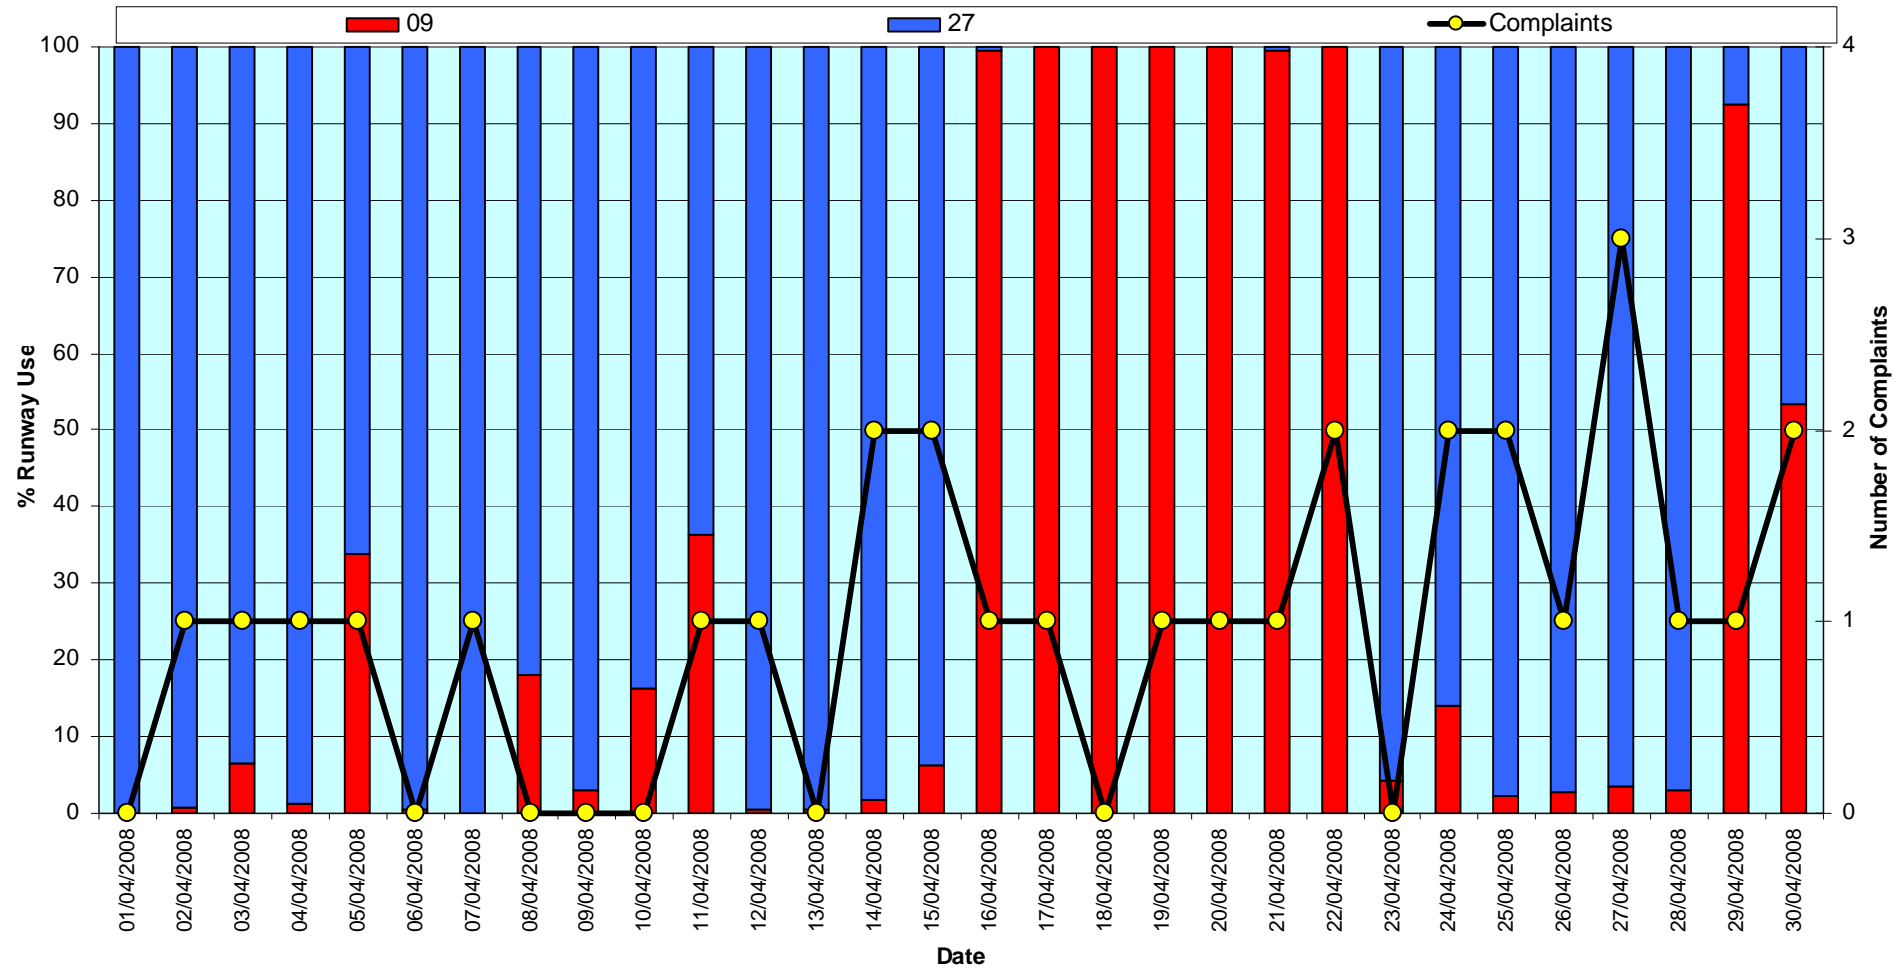

% Runway Use and Total Number of Complaints for April