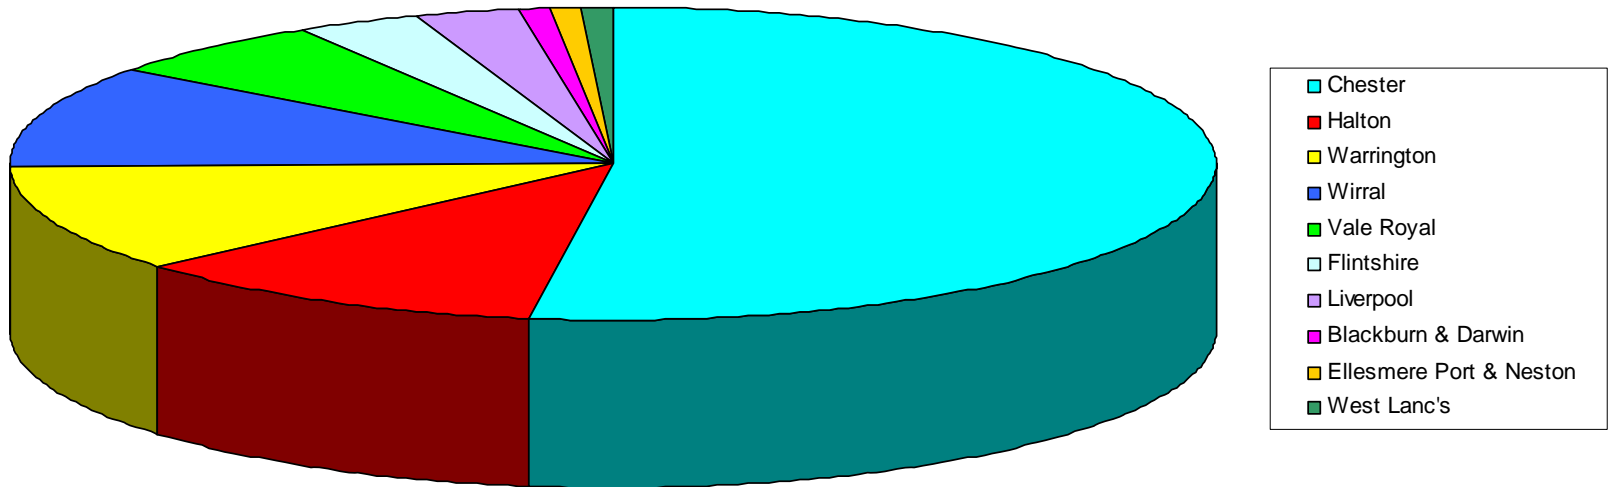

Liverpool John Lennon Airport Percentage of Complaints for Administrative Area March to May 2008