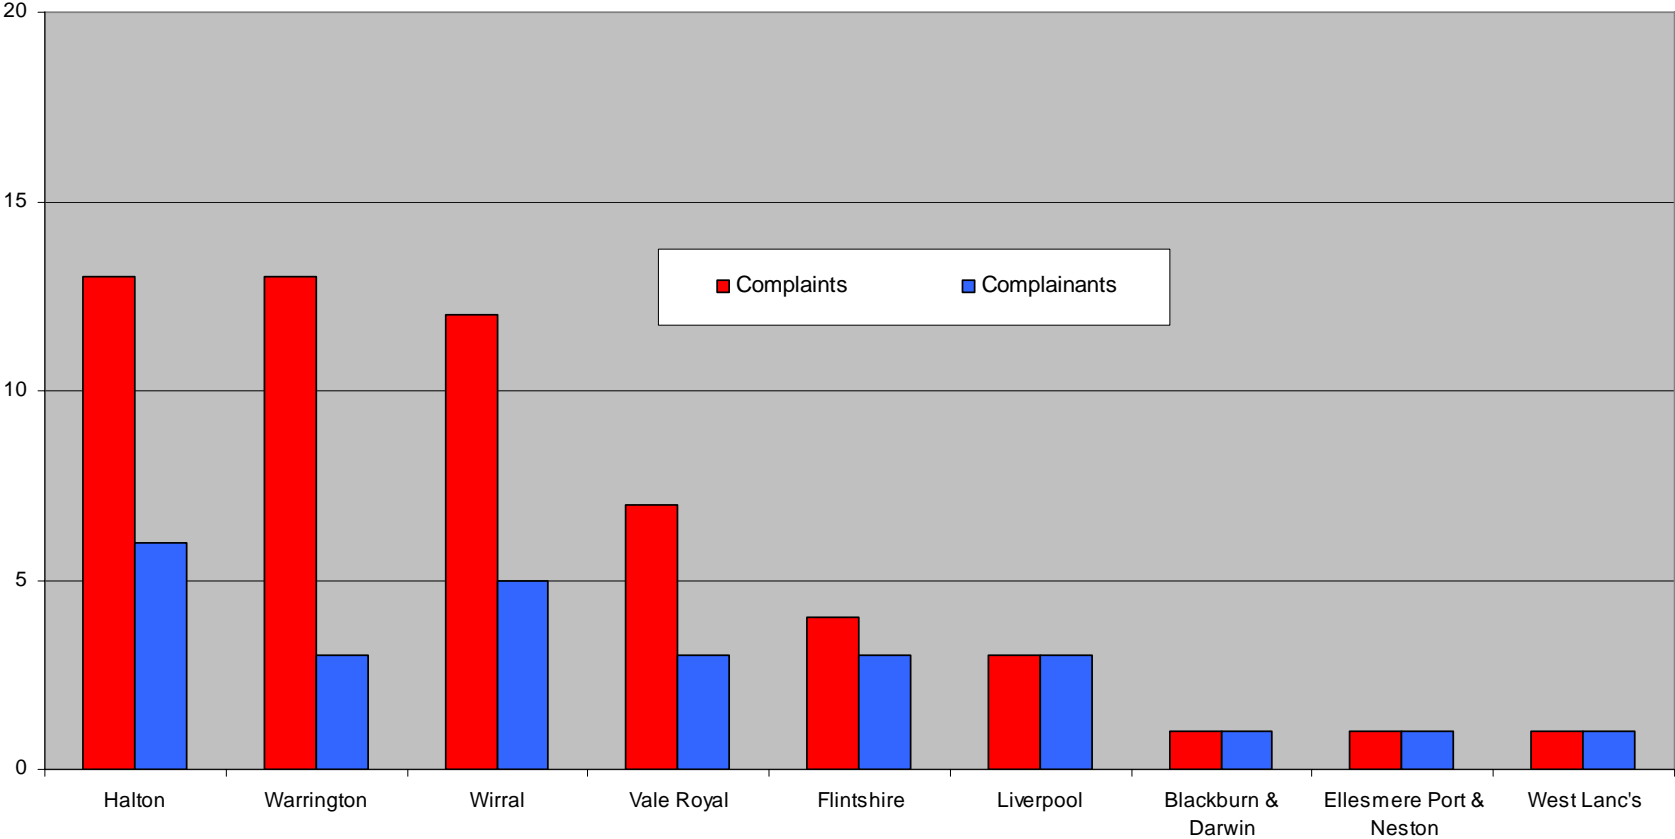

Liverpool John Lennon Airport Complaints and Complainants with Administrative Area for March to May 2008 Without Regular Chester Complainant