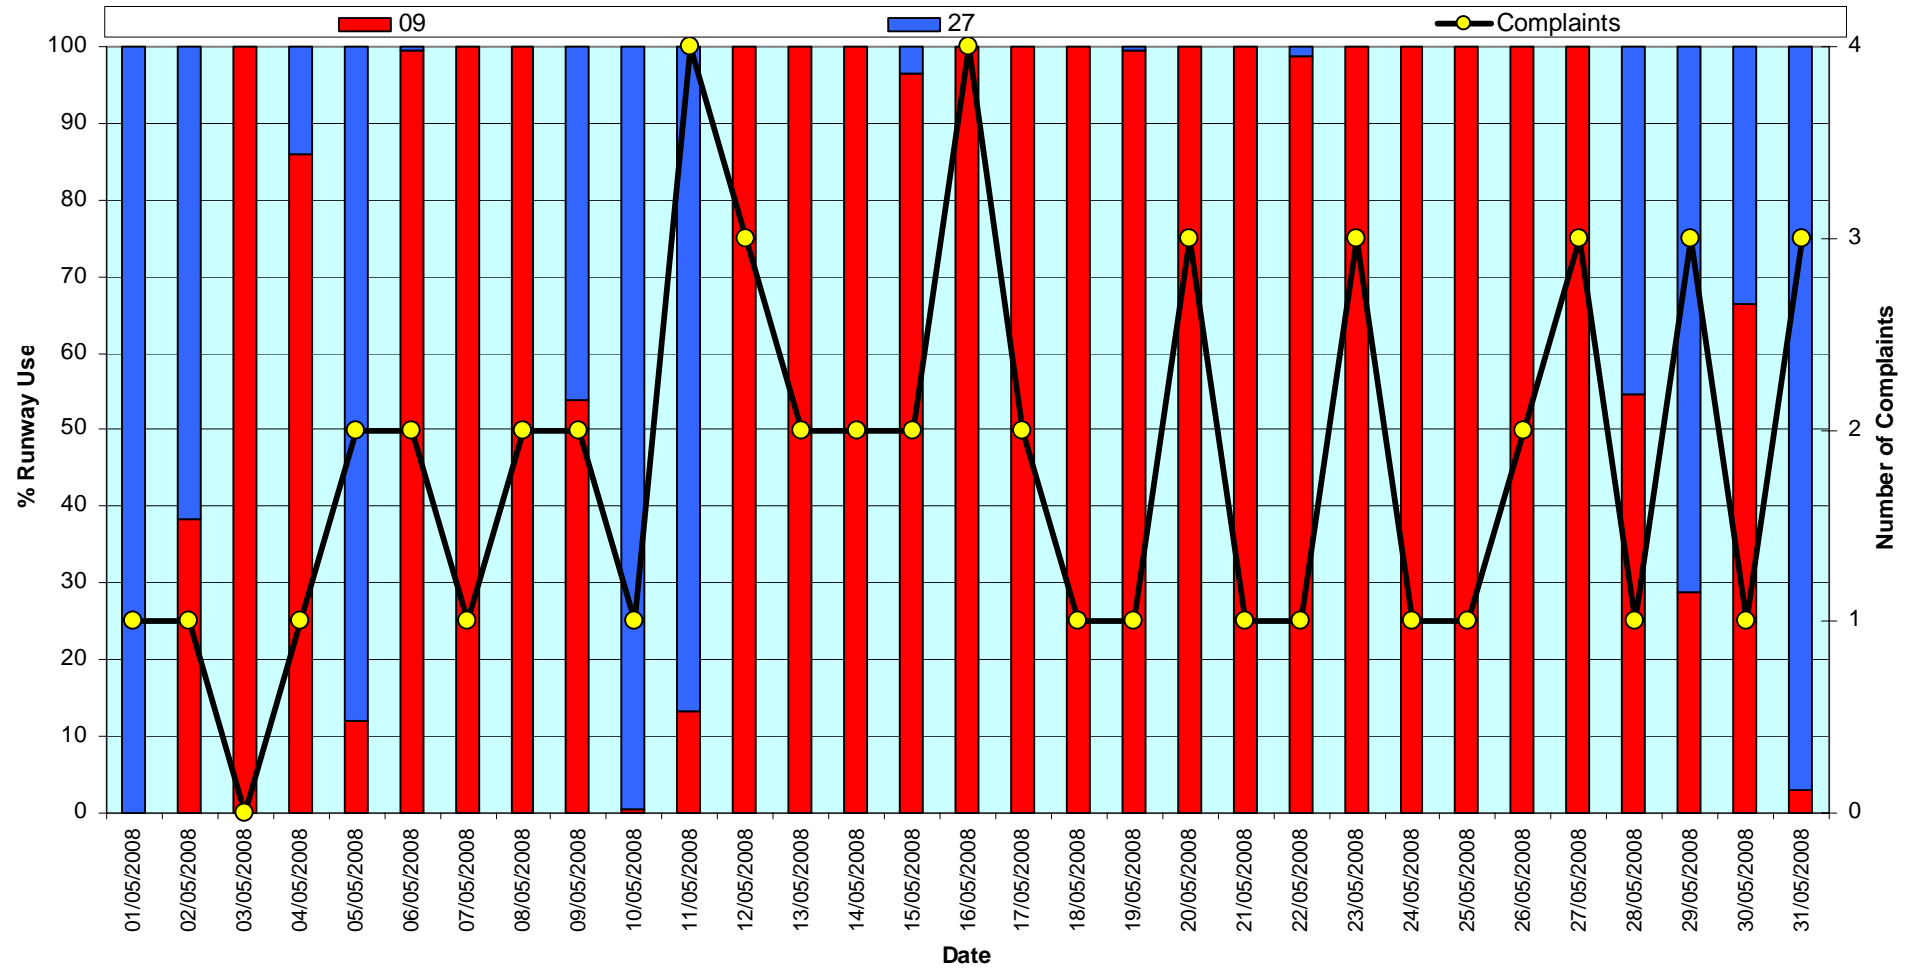

% Runway Use and Total Number of Complaints for May