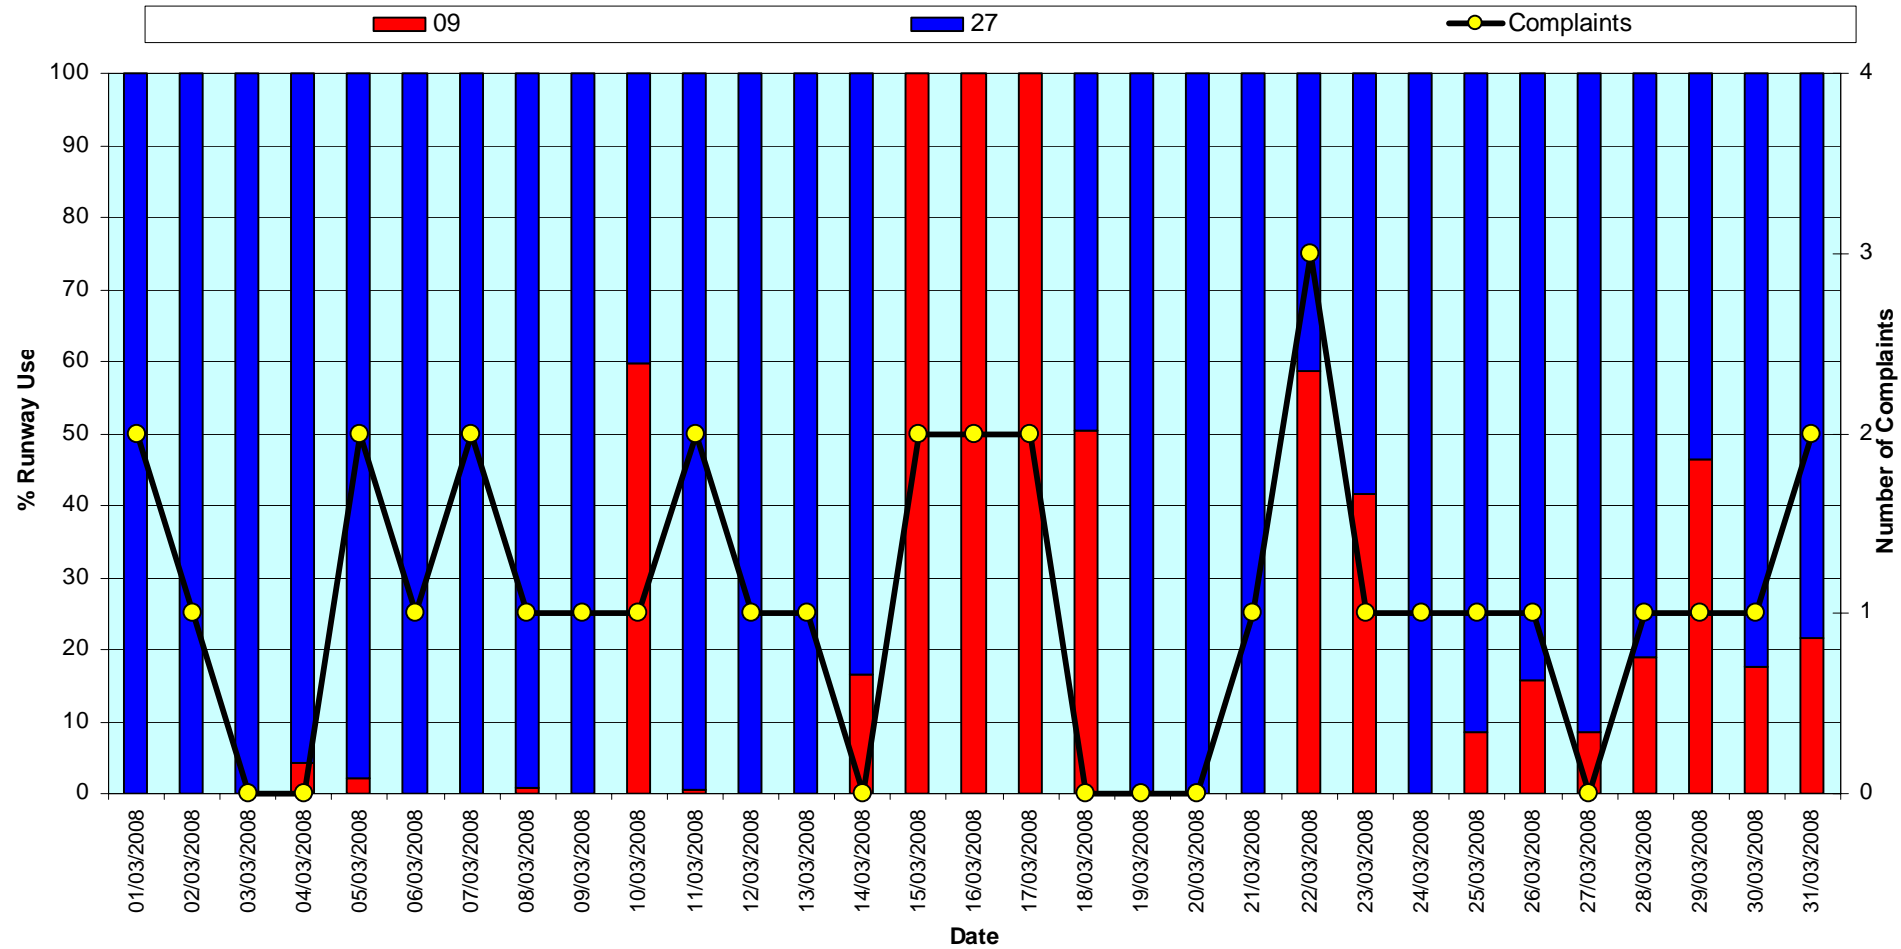

% Runway Use and Total Number of Complaints for March