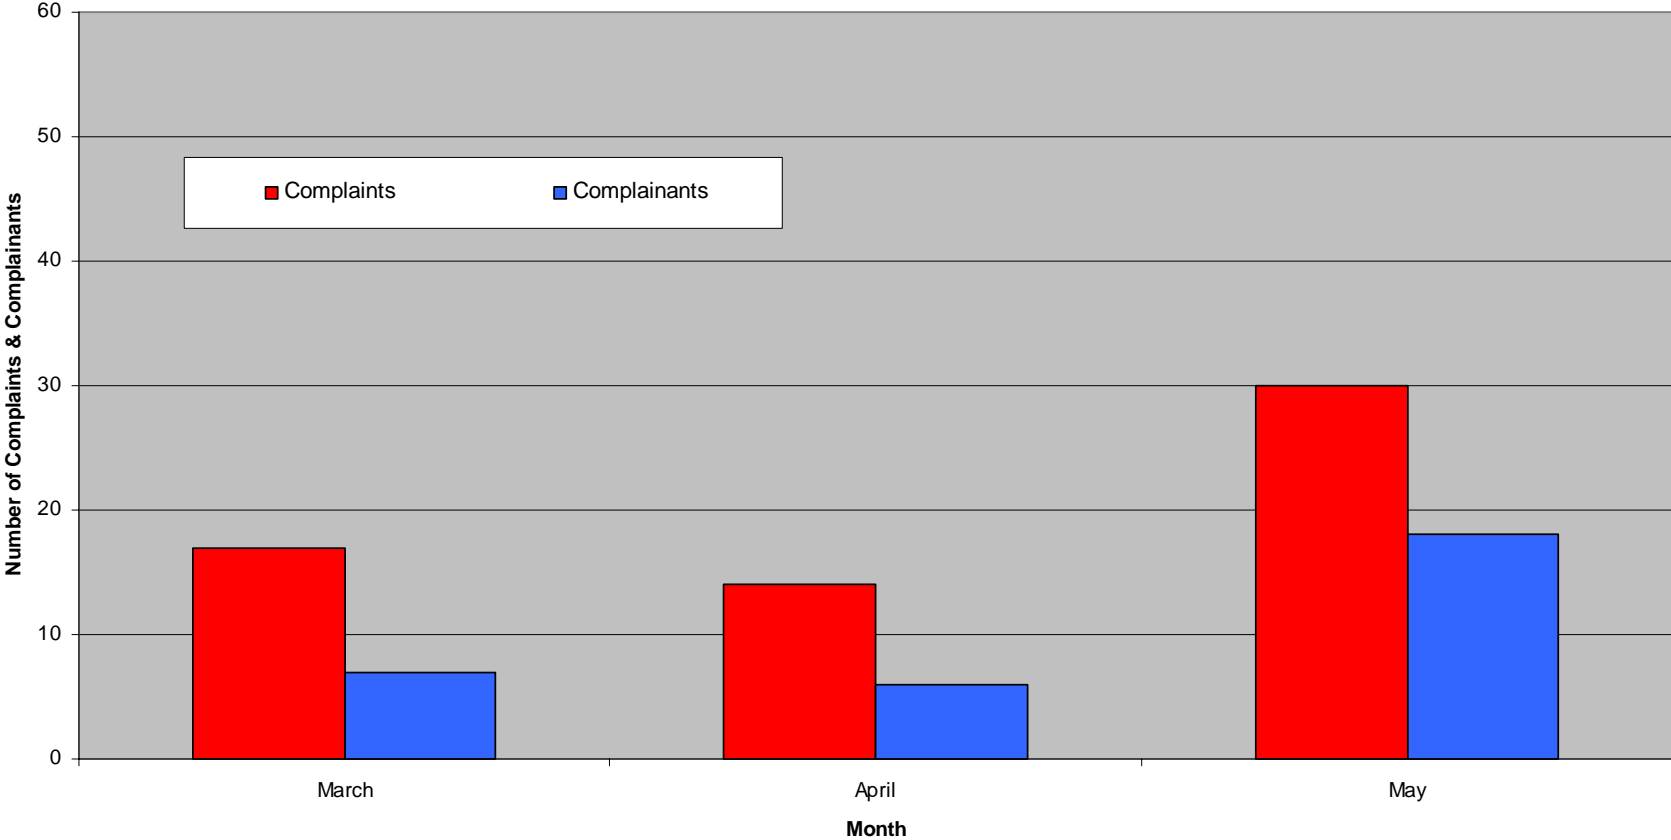

Liverpool John Lennon Airport Complaints and Complainants with Administrative Area, March to May 2008 Without Regular Chester Complainant